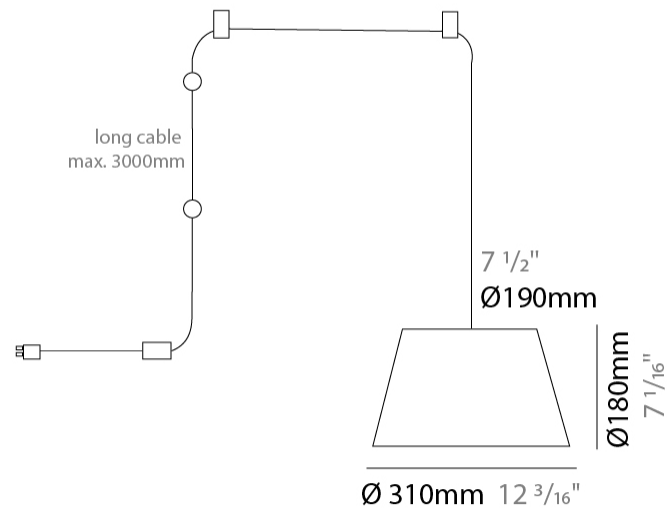

PROJECT	_____
TYPE	_____
SPECIFIER	_____
QUANTITY	_____
DATE	_____

SENTO SUSPENSION

D111039-

base number   Finish
(Triangle)

1. To build a product code in our configurator select the specify button on the base model # product page
2. To build a manual product code on this datasheet choose from the options listed below in blue font and add the suffix to the base model #

GENERAL

Series: Sento _____
Brand: Ole _____
Division: Design _____
Mounting Type: Suspension _____
Mounting Location: Ceiling _____
Subcategory: Pendant _____

PHYSICAL

Shape: Bell _____
Diameter (mm): 310 _____
Diameter (in): 12 ³/₁₆ _____
Height (mm): 180 _____
Height (in): 7 ¹/₁₆ _____
Max. Overall Height (mm): 3180 _____
Max. Overall Height (in): 125 ³/₁₆ _____
Light Distribution: Direct _____
Weight (kg): 1.3 _____
Weight (lbs): 2.9 _____
Diffuser:rylic - Satin _____
[Fixture Finish: WHI / MBK / BEI/ MSA / GRN](#) _____
Fixture Material: Metal _____
Cable Details: 3000mm Cable _____

ELECTRICAL

Number of Lamps: 1 _____
Lamp Type: LED Retrofit _____
Lamp Shape: A19 _____
Bulb Included: Bulb Not Included _____
Max. Wattage Per Lamp (W): 7 _____
Lamp Base: E26 _____
Input Voltage (V): 120 _____
Upon Request: 277Vac / GU24 _____

LED

OPTICAL

Adjustability: Fixed _____

RATINGS AND CERTIFICATIONS

Certified By: Certified for North American Standards _____
IP rating: IP20 _____