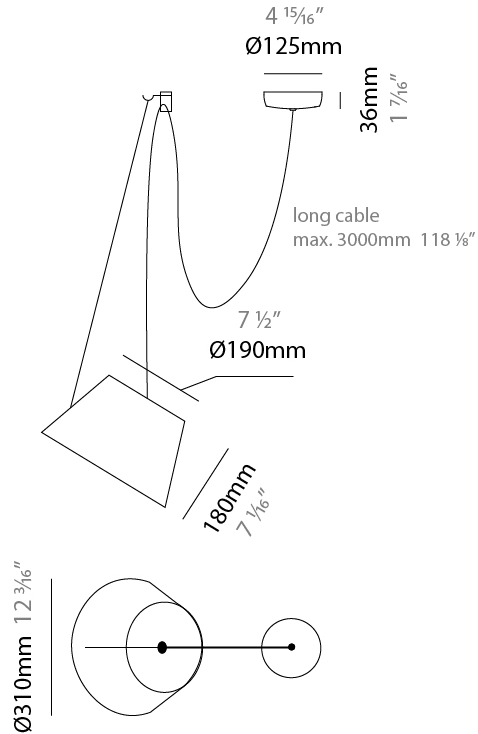

PROJECT	
TYPE	
SPECIFIER	
QUANTITY	
DATE	

SENTO SUSPENSION

D111038-

base number Finish
Options

1. To build a product code in our configurator select the specify button on the base model # product page
2. To build a manual product code on this datasheet choose from the options listed below in blue font and add the suffix to the base model #

GENERAL

Series: Sento
Brand: Ole
Division: Design
Mounting Type: Suspension
Mounting Location: Ceiling
Subcategory: Pendant

PHYSICAL

Shape: Bell
Diameter (mm): 310
Diameter (in): 12 ³/₁₆"
Height (mm): 180
Height (in): 7 ¹/₁₆"
Max. Overall Height (mm): 3180
Max. Overall Height (in): 125 ³/₁₆"
Light Distribution: Direct
Weight (kg): 1.3
Weight (lbs): 2.9
Diffuser:rylic - Satin
[Fixture Finish: WHi / MBK / MWH](#)
Fixture Material: Metal
Cable Details: 2000mm Cable

ELECTRICAL

Number of Lamps: 1
Lamp Type: LED Retrofit
Lamp Shape: A19
Bulb Included: Bulb Not Included
Max. Wattage Per Lamp (W): 7
Lamp Base: E26
Input Voltage (V): 120
Upon Request: 277Vac / GU24

LED

OPTICAL

Adjustability: Tilting

RATINGS AND CERTIFICATIONS

Certified By: Certified for North American Standards
IP rating: IP20