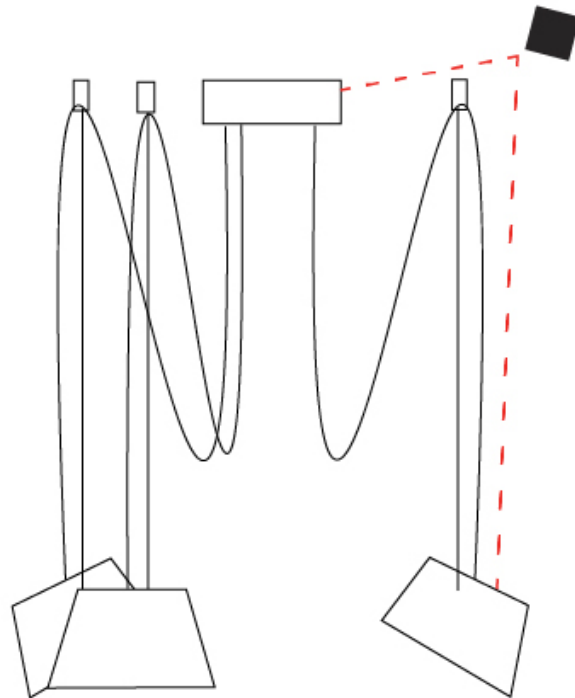

D111041-

PROJECT
TYPE
SPECIFIER
QUANTITY
DATE

D